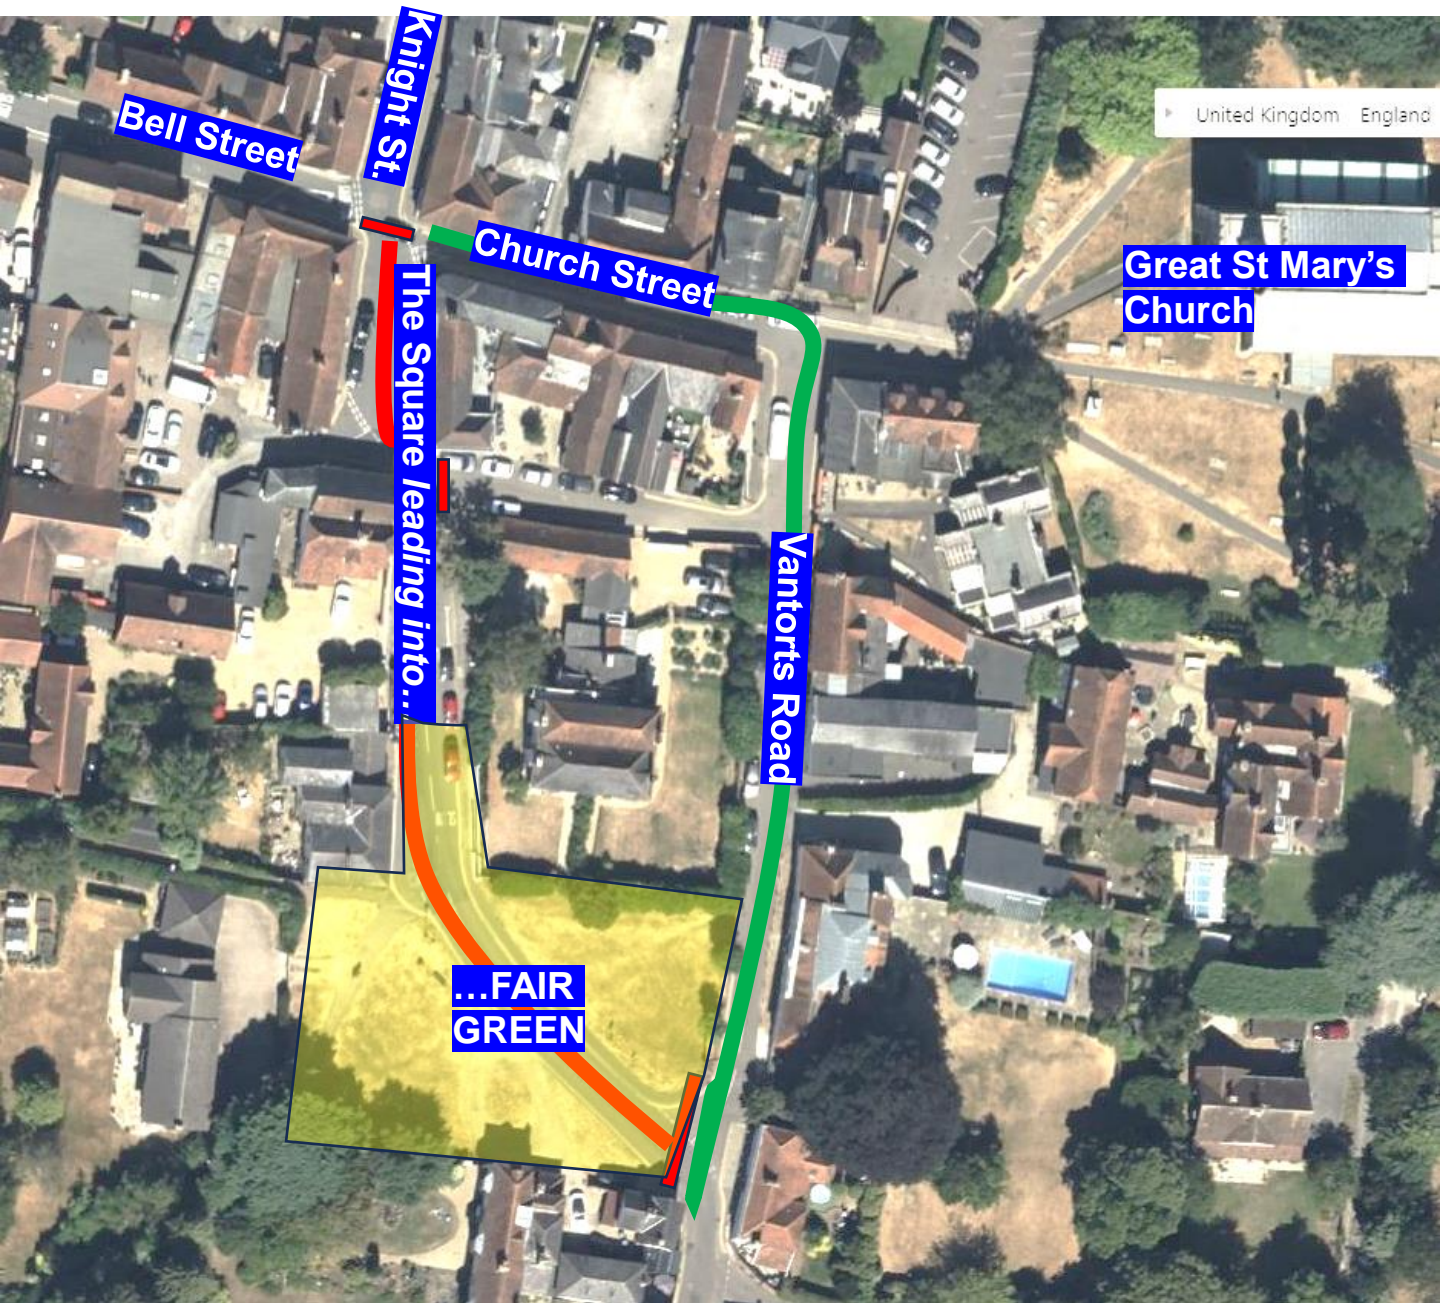

Rotary Carols on Fair Green on Christmas Eve – map

Key and further details...

-  temporary road closure (20mph route, not a bus route, street lit)
-  local alternative route
-  "Road closed" sign, bollards and tape
Behind the closure signs at each end, a vehicle is positioned across the road for crowd protection but easily moved for emergency services to get through. This was recommended by Herts Police at the time of terrorist drive-throughs and has been retained as good sense ever since.